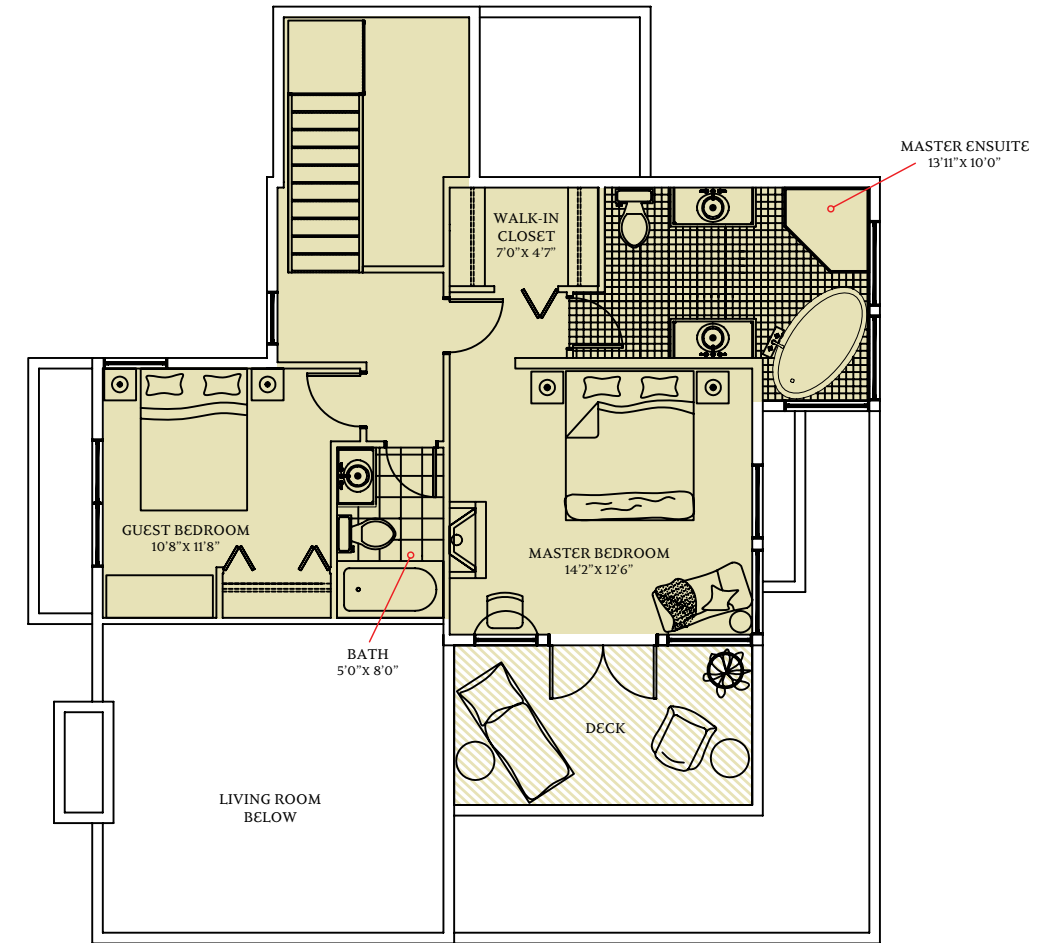

Whittakers
AT PENDER HARBOUR

HOUSE TYPE: A

CONTEMPORARY

Whittakers

AT PENDER HARBOUR

HOUSE TYPE: **A**

CONTEMPORARY

1767 SQ. FT. TOTAL

MAIN FLOOR
1134 SQ. FT.

UPPER FLOOR
633 SQ. FT.