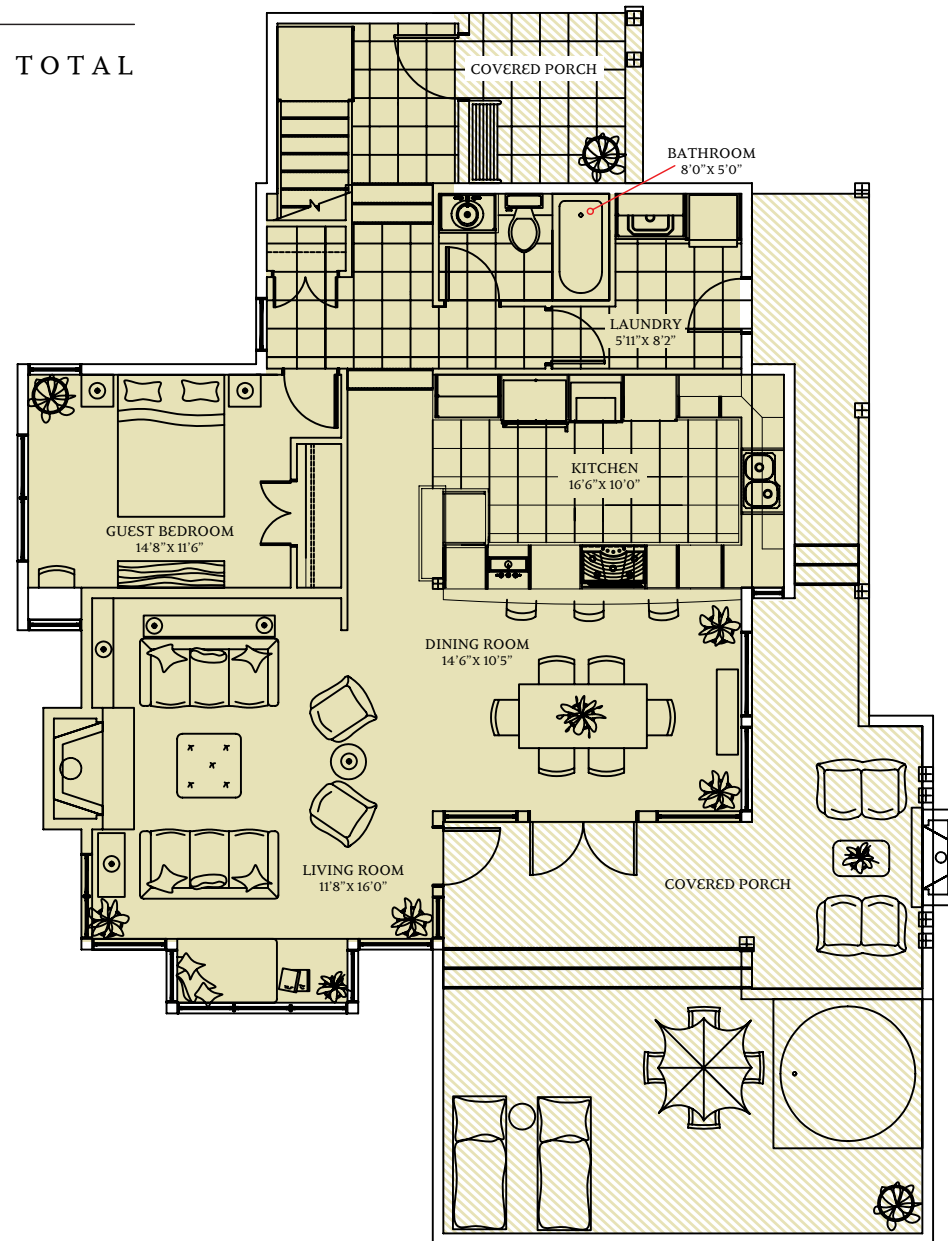

Whittakers
AT PENDER HARBOUR

HOUSE TYPE: A

CONTEMPORARY

Whittakers

AT PENDER HARBOUR

HOUSE TYPE: **A**

CONTEMPORARY

1767 SQ. FT. TOTAL

MAIN FLOOR
1134 SQ. FT.

UPPER FLOOR
633 SQ. FT.